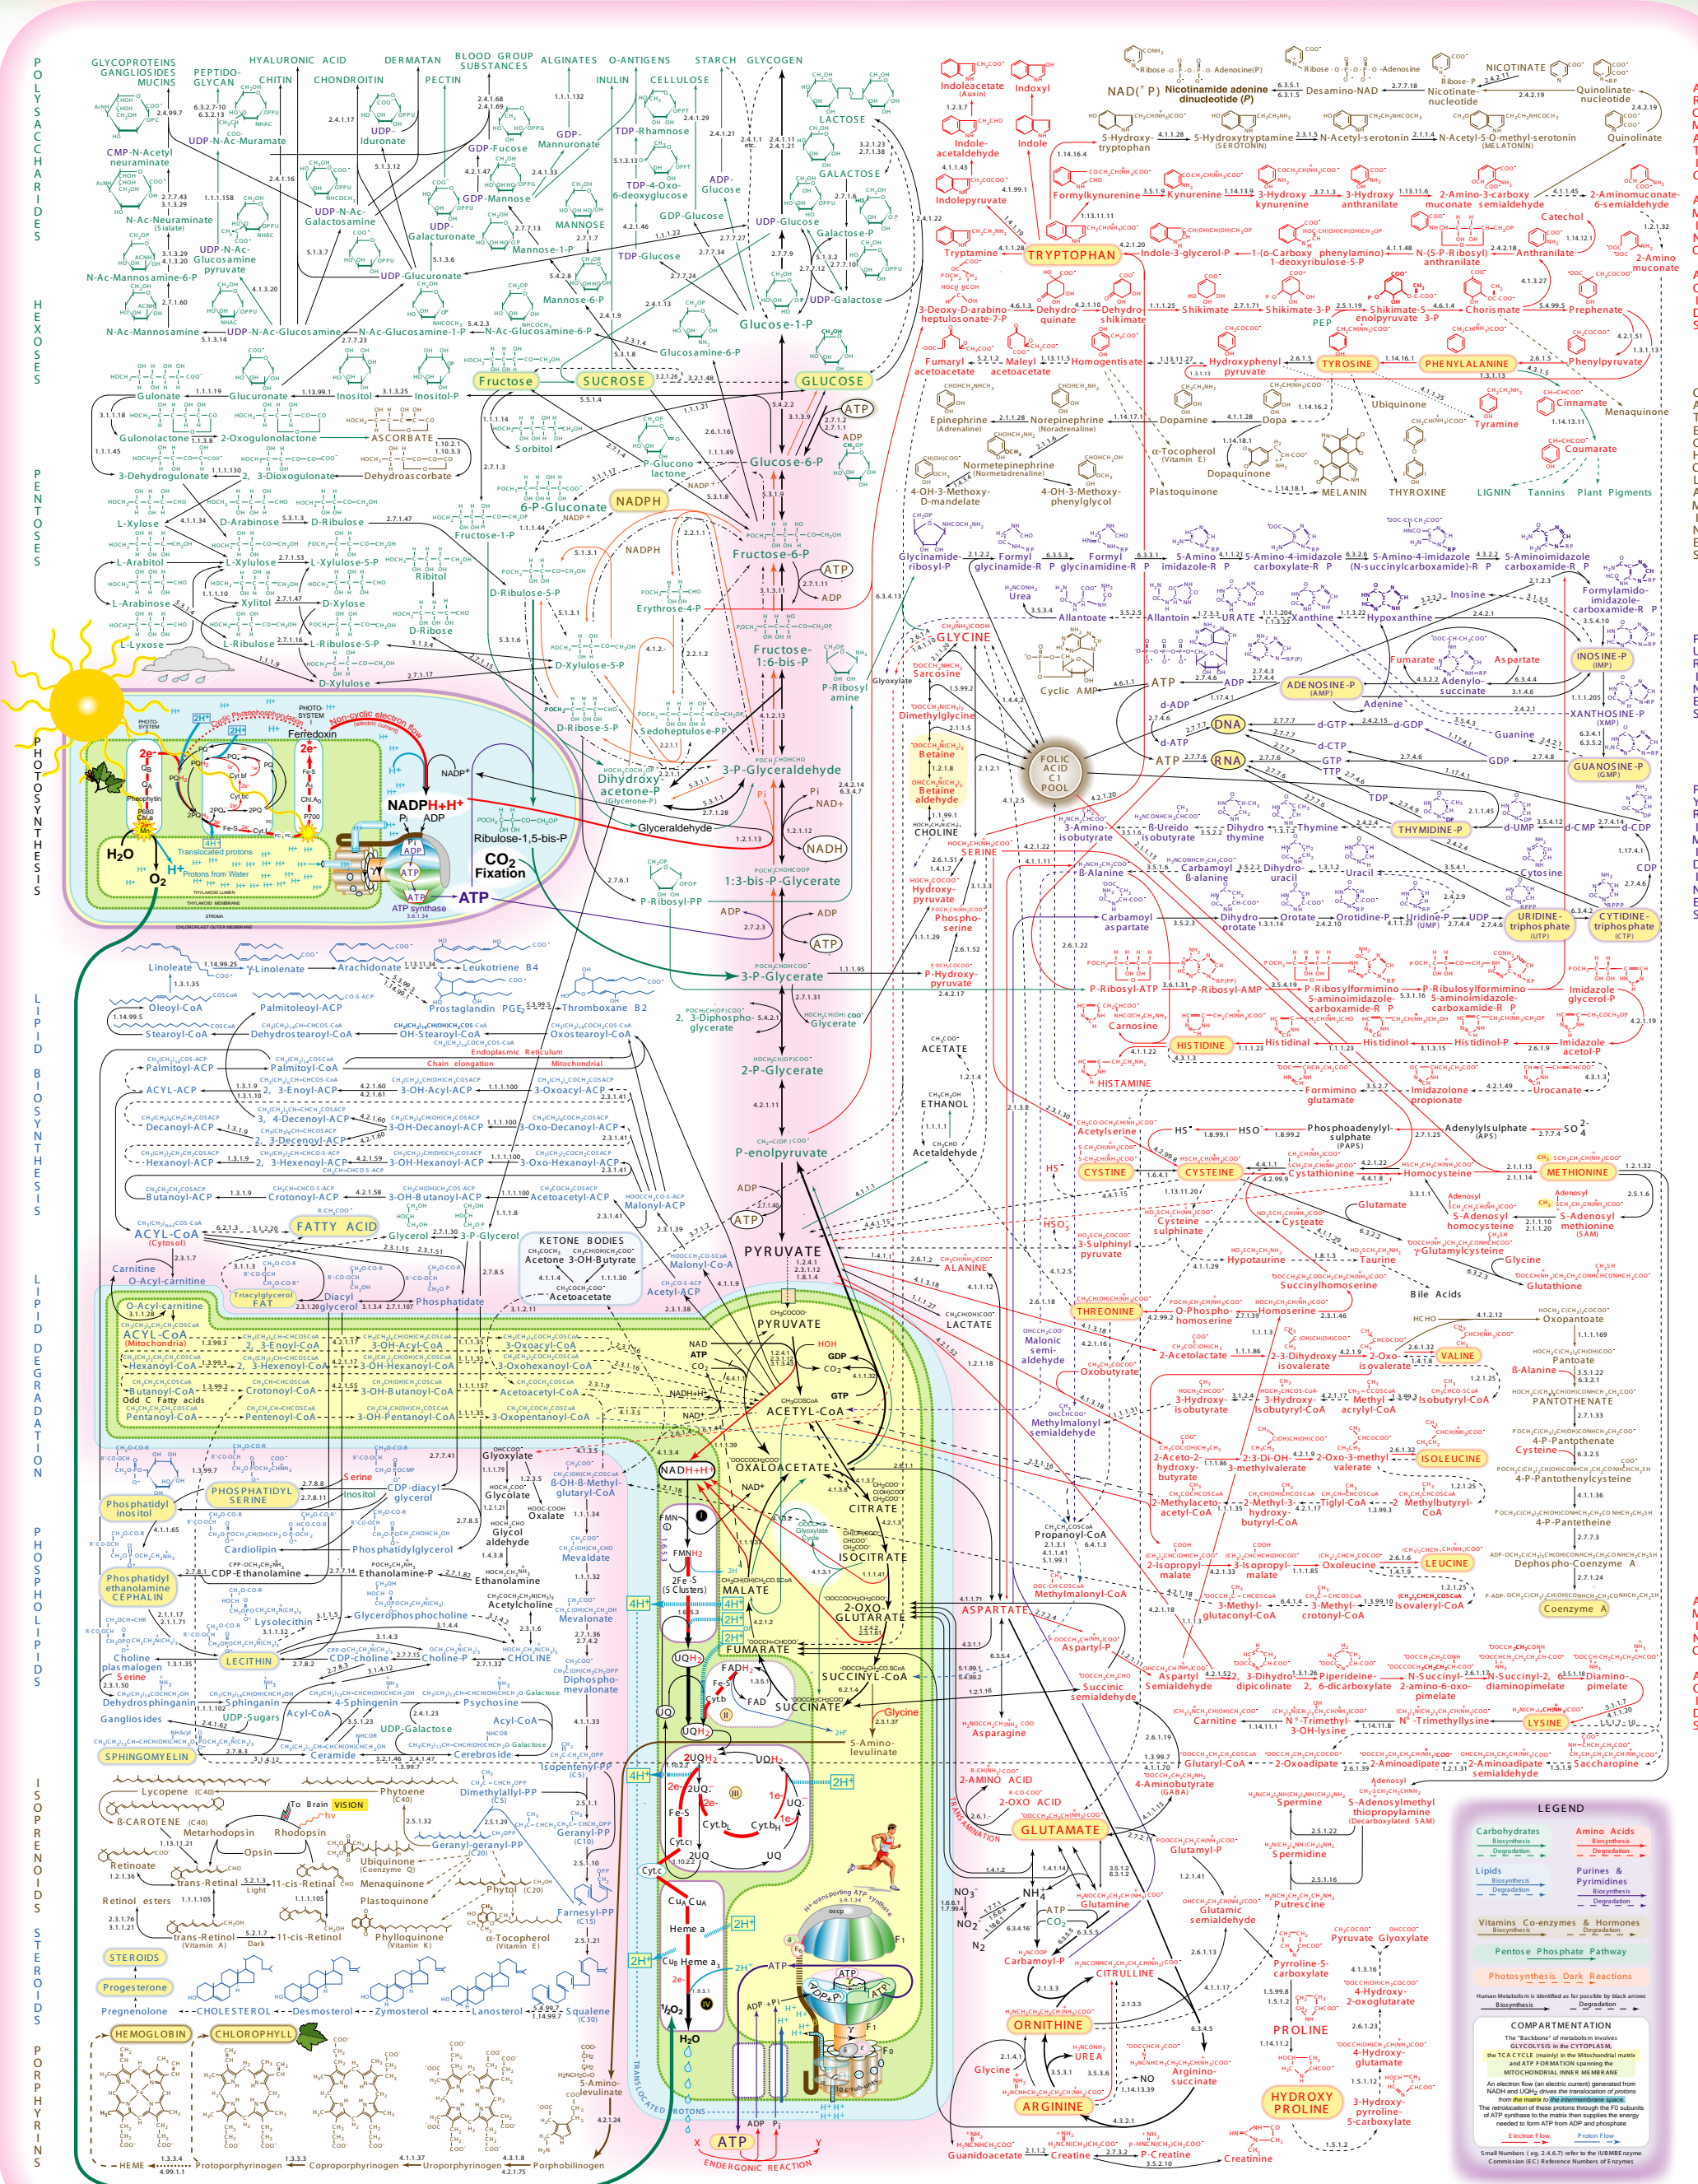

# Metabolic Pathways

© 2003 International Union of Biochemistry and Molecular Biology  
www.iubmb.org

2<sup>nd</sup> Edition Designed by Donald E. Nicholson, D.Sc., The University of Leeds, England - and Sigma-Aldrich  
Product No. M 3907

SIGMA-ALDRICH

sigma-aldrich.com/pathways